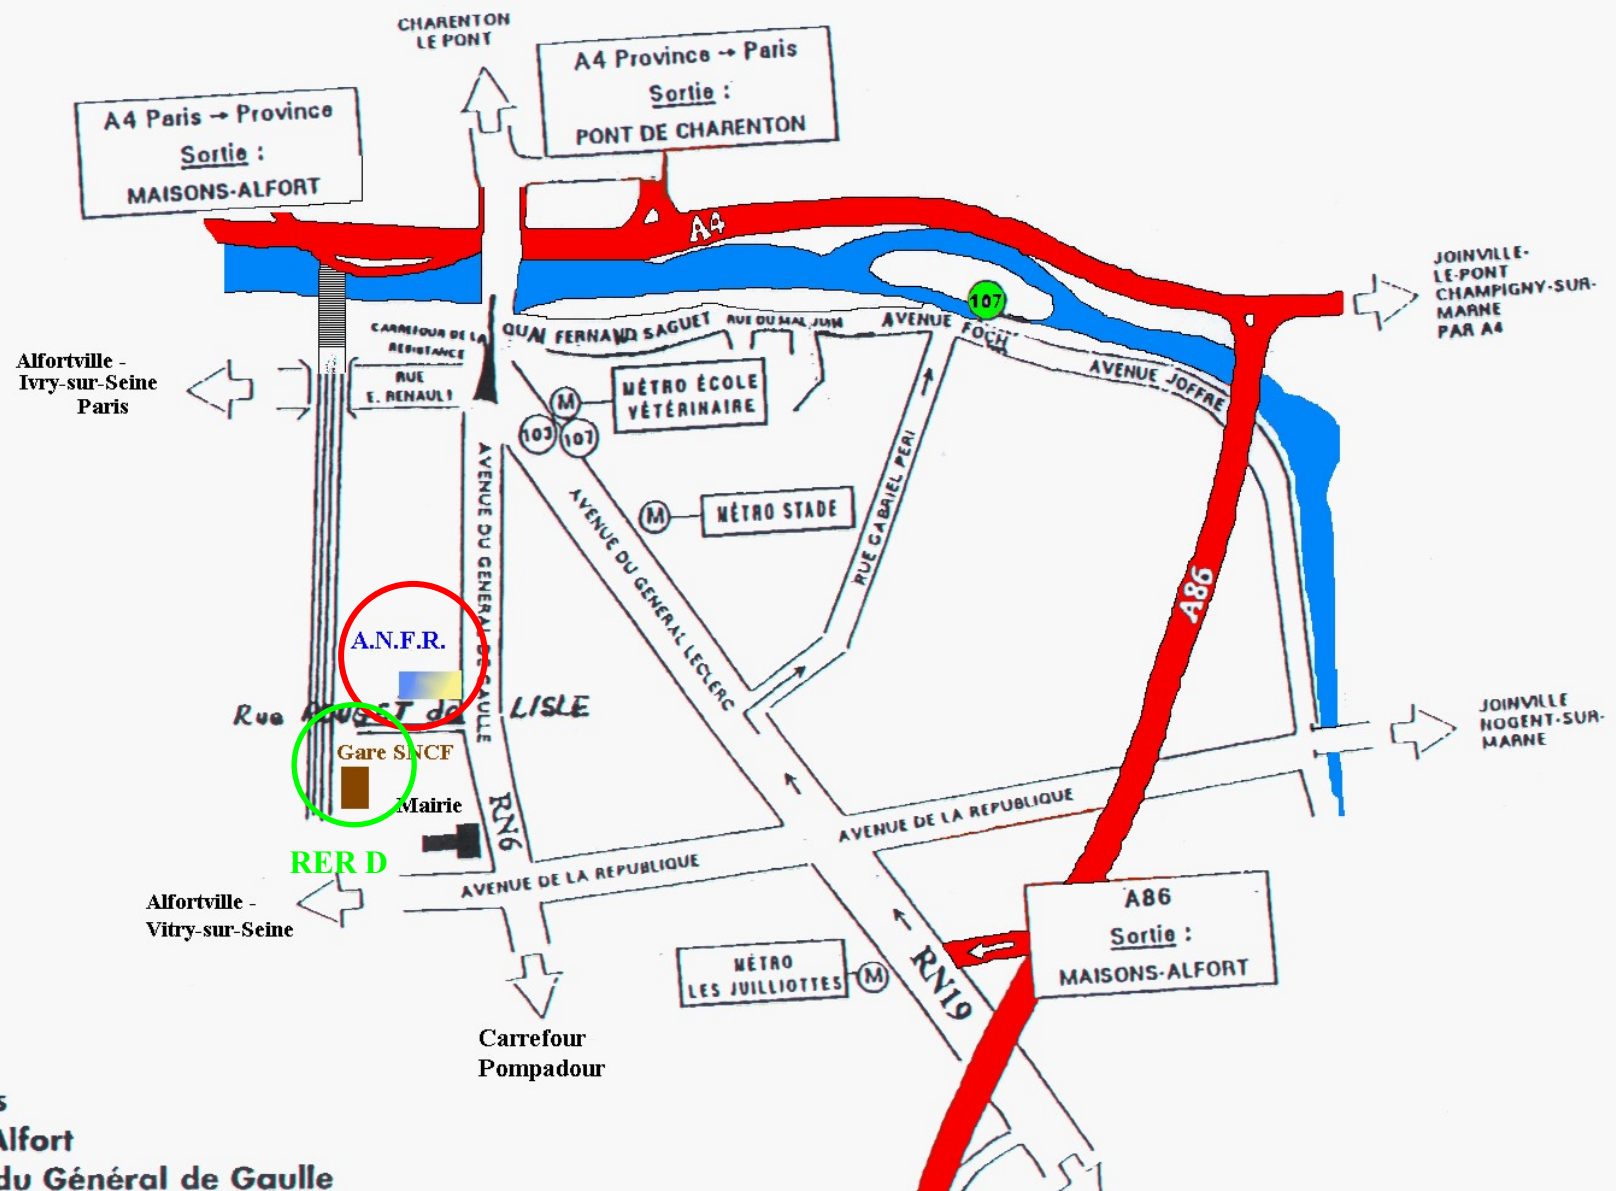

**Plan d'accès
à Maisons-Alfort
75 avenue du Général de Gaulle**